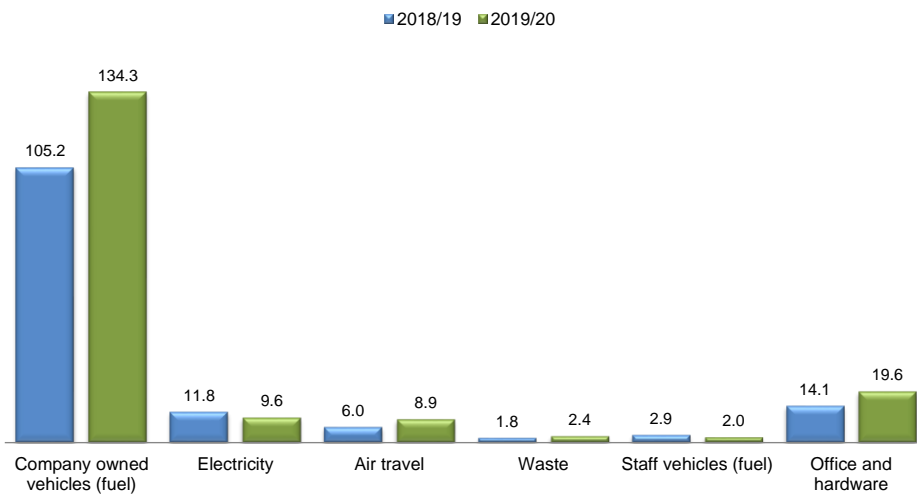

2019/20 Carbon Emissions as % by Source

2019/20 Carbon Emissions (tCO₂e) by Source

Comparative Carbon Emissions (tCO₂e) by Source

Comparative Carbon Intensity (tCO₂e/FTE) by Source